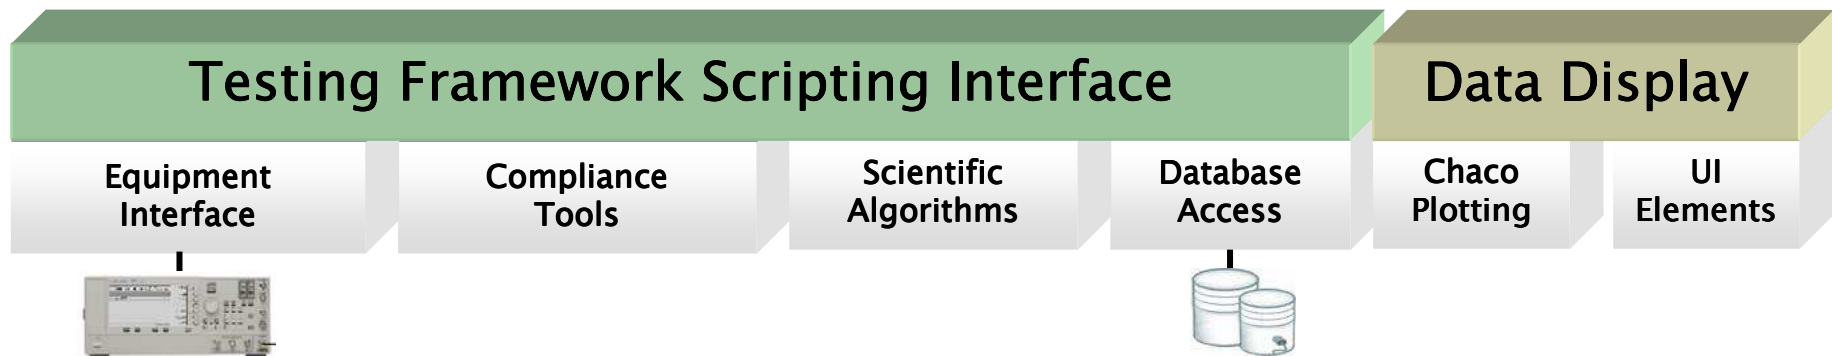

Enthought Python Distribution (EPD)

Enthought Tool Suite

Scripting Layer in Applications

Scripting Layer in Applications

Testing Framework Scripting Interface

Equipment Interface

Compliance Tools

Scientific Algorithms

Database Access

Data Display

Chaco Plotting

UI Elements

Rich Client App (Geophysics, Finance, Etc)

Testing Framework Scripting Interface

Data Display

Equipment Interface

Compliance Tools

Scientific Algorithms

Database Access

Chaco Plotting

UI Elements

Software Application Layers