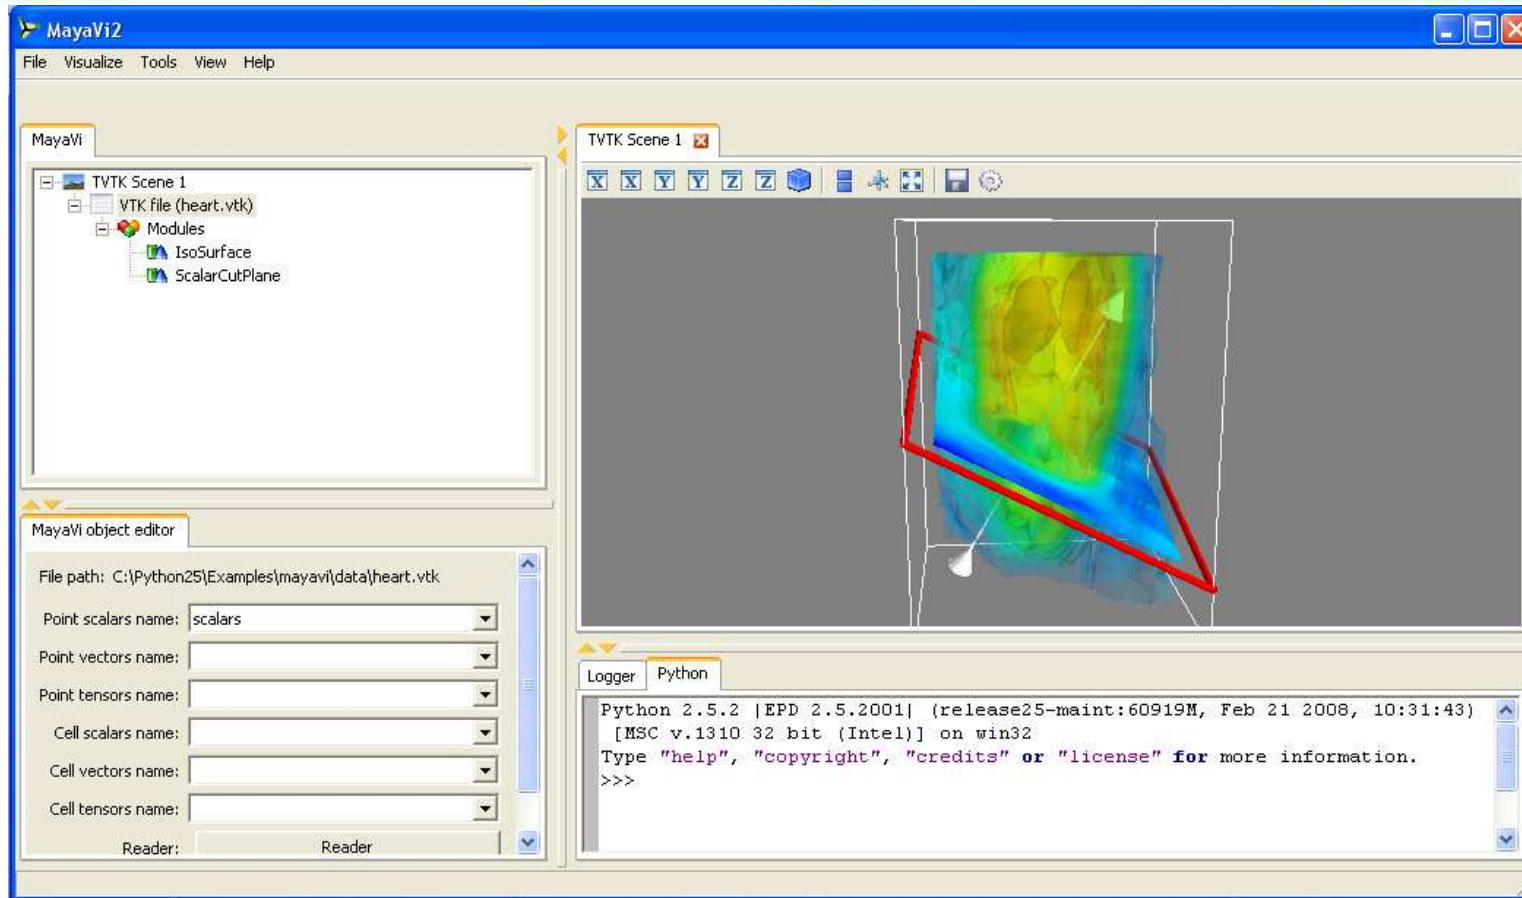

Enthought Python Distribution (EPD)

Enthought Tool Suite

Scripting Layer in Applications

Scripting Layer in Applications

Testing Framework Scripting Interface

Equipment Interface

Compliance Tools

Scientific Algorithms

Database Access

Data Display

Chaco Plotting

UI Elements

Rich Client App (Geophysics, Finance, Etc)

Testing Framework Scripting Interface

Data Display

Equipment Interface

Compliance Tools

Scientific Algorithms

Database Access

Chaco Plotting

UI Elements

Software Application Layers