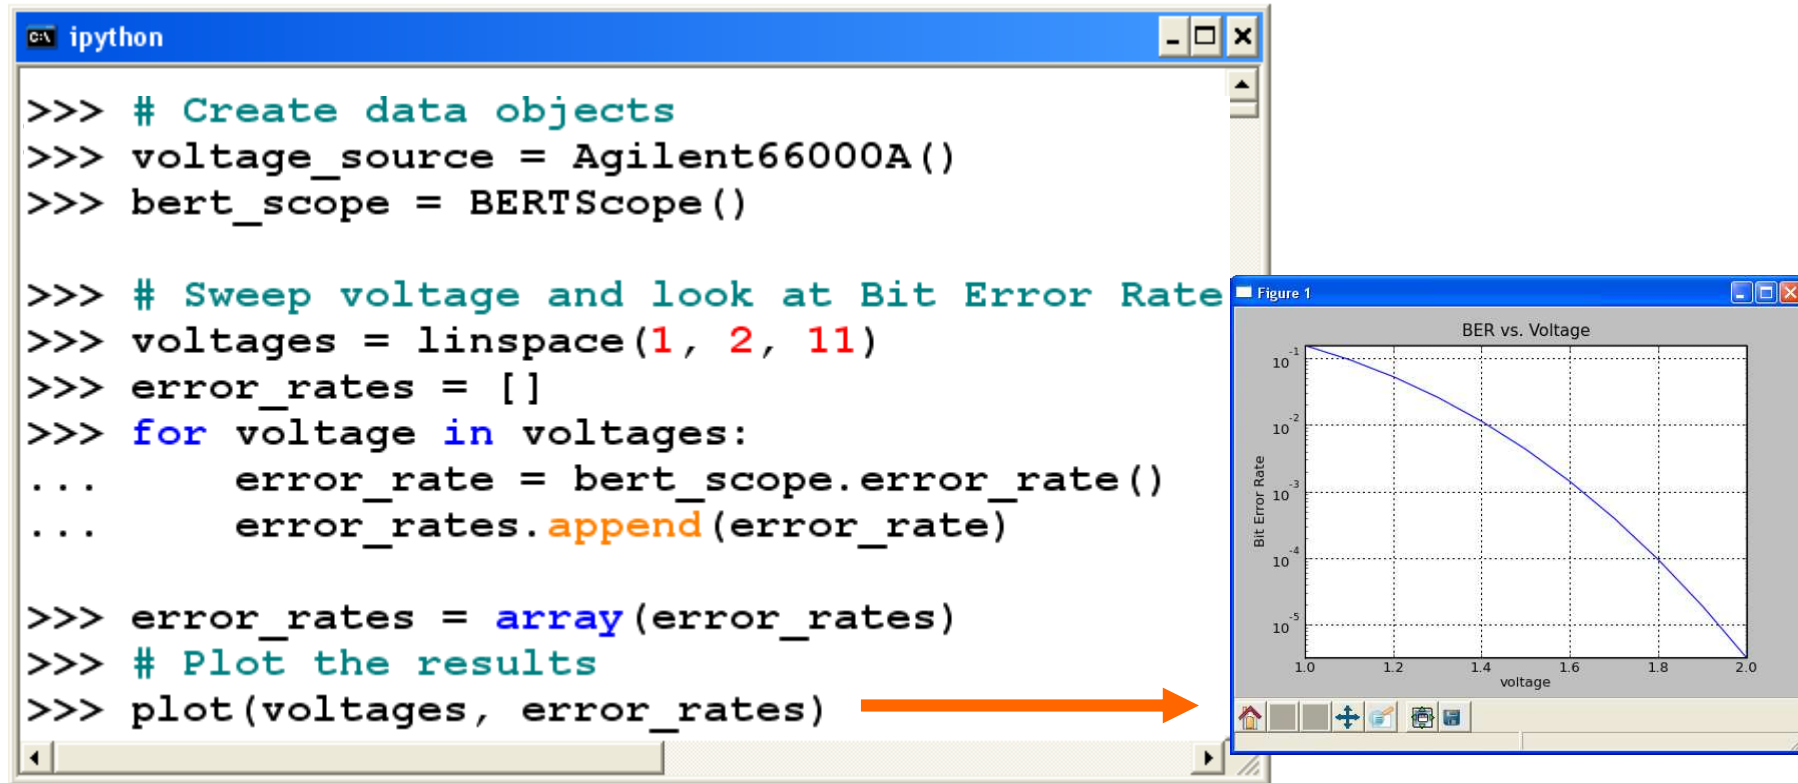

Scripting Layer in Applications

Testing Framework Scripting Interface

Equipment Interface

Compliance Tools

Scientific Algorithms

Database Access

Data Display

Chaco Plotting

UI Elements